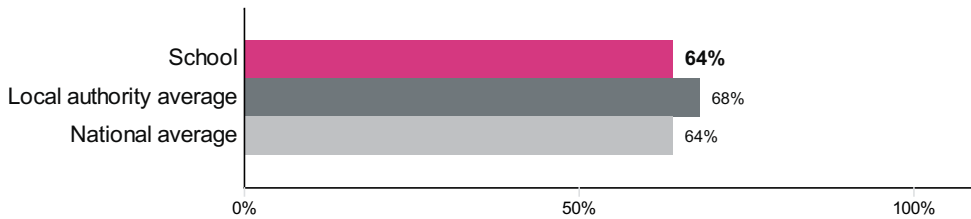

This is the ASP default view

Rotherhithe Primary School (URN: 100810)

Key stage 2

This is provisional data for 2017/18. Any amendments made to this school's data will be reflected when we re-publish the data in a few months. National and local authority benchmarks may also change. Until these changes take effect, you may see differences between data on ASP and Compare school and college performance.

Progress in reading, writing and maths

Reading

Number of pupils = 54

Pupils with adjusted scores = 0

Confidence interval
-1.9 to 1.3

Writing

Number of pupils = 54

Pupils with adjusted scores = 0

Confidence interval
0.9 to 3.9

Maths

Number of pupils = 54

Pupils with adjusted scores = 0

Confidence interval
-0.3 to 2.5

Reading, writing and maths combined

Percentage of pupils achieving the expected standard or higher

Number of pupils = 56

Percentage achieving the expected standard or higher